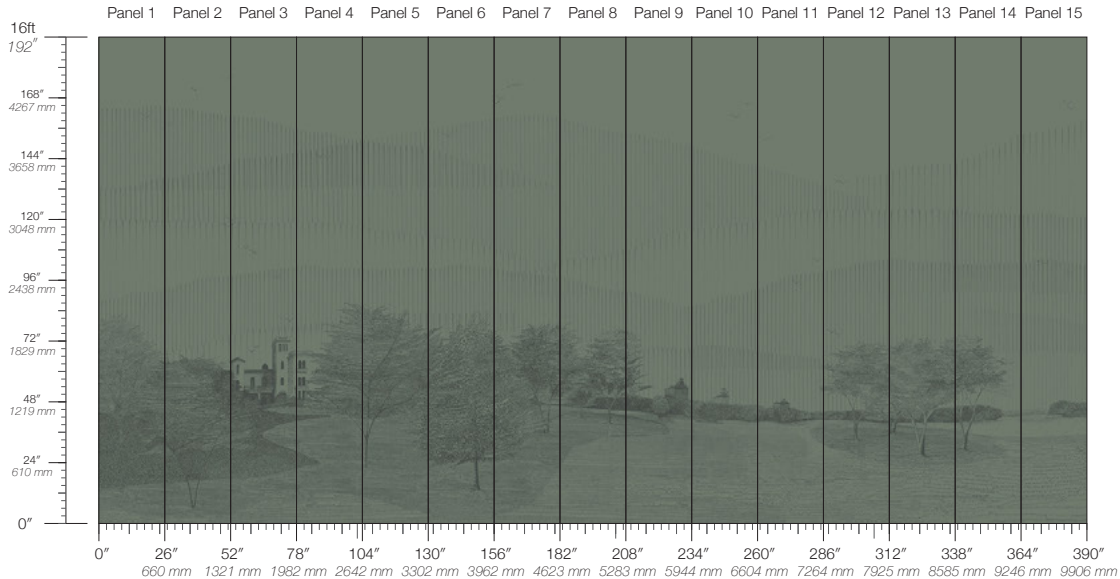

Scenic Grove

Suitable for residential and some commercial projects

COLOR
Grove

STOCK
Made to order

MAINTENANCE
Water-based cleanser

CONTACT
sales@calicowallpaper.com
+1 718 243 1705
57 Lispenard Street
New York, NY 10013 USA

ITEM
5102

LEAD TIME
4 weeks to print

ENVIRONMENTAL
FSC Certified Content

CONTENT
Clay-Coated Paper

MINIMUM
1 panel

SPECS
100% Cellulose face
Non-woven backing
7.1 oz per linear yard
117 g per linear meter
Smooth surface texture

DISCLAIMER
Refer to our website to see the full mural artwork. Reference the physical sample for color and texture. Panel maps represent mural artwork only.

PANEL WIDTH
26" / 661 mm trimmed

PRICE
Available upon request

PANEL HEIGHT
132" / 3353 mm standard
192" / 4877 mm extended

ORIGIN
USA

TESTING
(US) ASTM E84 Adhered Class A

REPEAT
Non-repeating

DETAILS
Custom options available