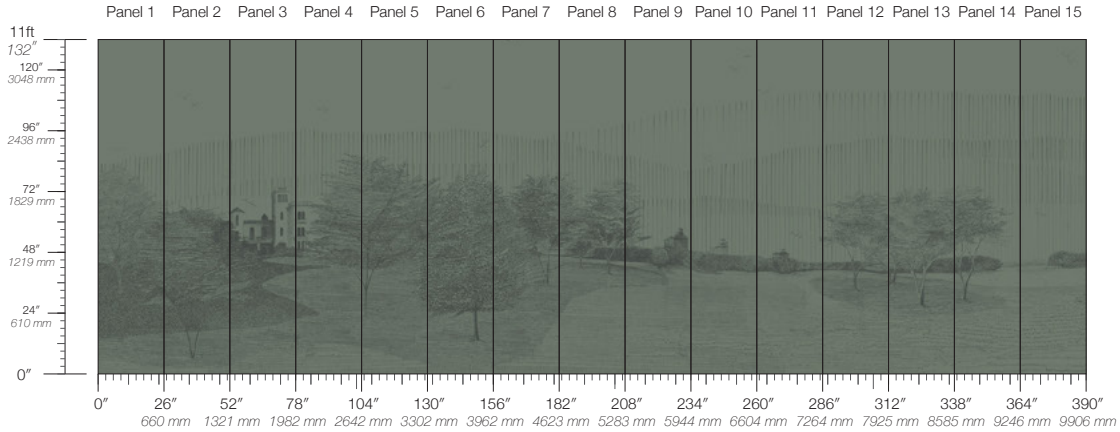

Scenic Grove

Suitable for residential and some commercial projects

COLOR
Grove

STOCK
Made to order

MAINTENANCE
Water-based cleanser

CONTACT
sales@calicowallpaper.com
+1 718 243 1705
57 Lispenard Street
New York, NY 10013 USA

ITEM
5102

LEAD TIME
4 weeks to print

ENVIRONMENTAL
FSC Certified Content

CONTENT
Clay-Coated Paper

MINIMUM
1 panel

SPECS
100% Cellulose face
Non-woven backing
7.1 oz per linear yard
117 g per linear meter
Smooth surface texture

DISCLAIMER
Refer to our website to see the full mural artwork. Reference the physical sample for color and texture. Panel maps represent mural artwork only.

PANEL WIDTH
26" / 661 mm trimmed

PRICE
Available upon request

PANEL HEIGHT
132" / 3353 mm standard
192" / 4877 mm extended

ORIGIN
USA

TESTING
(US) ASTM E84 Adhered Class A

REPEAT
Non-repeating

DETAILS
Custom options available